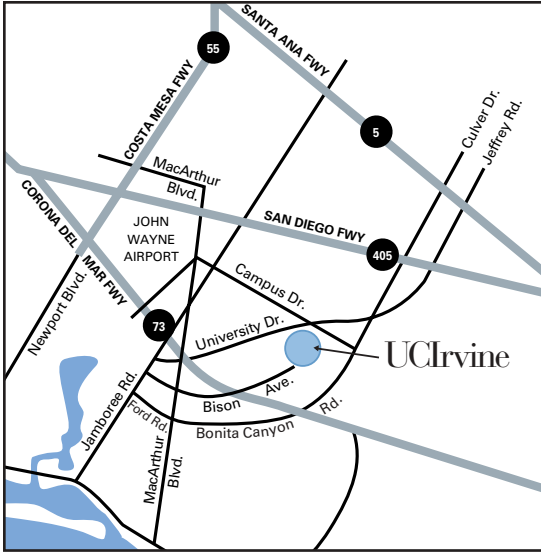

MAPS

- 1 Irvine Barclay Theatre
- 601 Humanities - Little Theatre
- 710 Winifred Smith Hall
- 711 Claire Trevor Theatre
- 712 Beall Center for Art & Technology, University Art Gallery, CyberA Café
- 713 Studio Theatre
- 715 UCIArts Box Office
- PS4 IBT Parking Structure
- MS Mesa Arts Parking Structure

Maps are not to scale. Full campus map: www.uci.edu/campusmap/