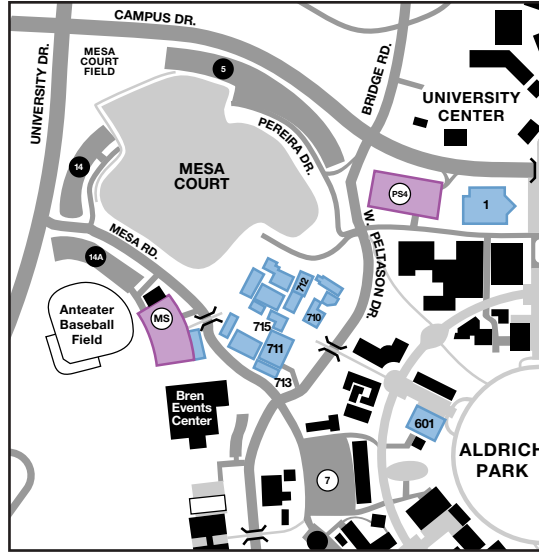

MAPS

- 1 Irvine Barclay Theatre
- 601 Humanities - Little Theatre
- 710 Winifred Smith Hall
- 711 Claire Trevor Theatre
- 712 Beall Center for Art & Technology, University Art Gallery, CyberA Café
- 713 Studio Theatre
- 715 UCIArts Box Office
- PS4 IBT Parking Structure
- MS Mesa Arts Parking Structure

Maps are not to scale. Full campus map: www.uci.edu/campusmap/